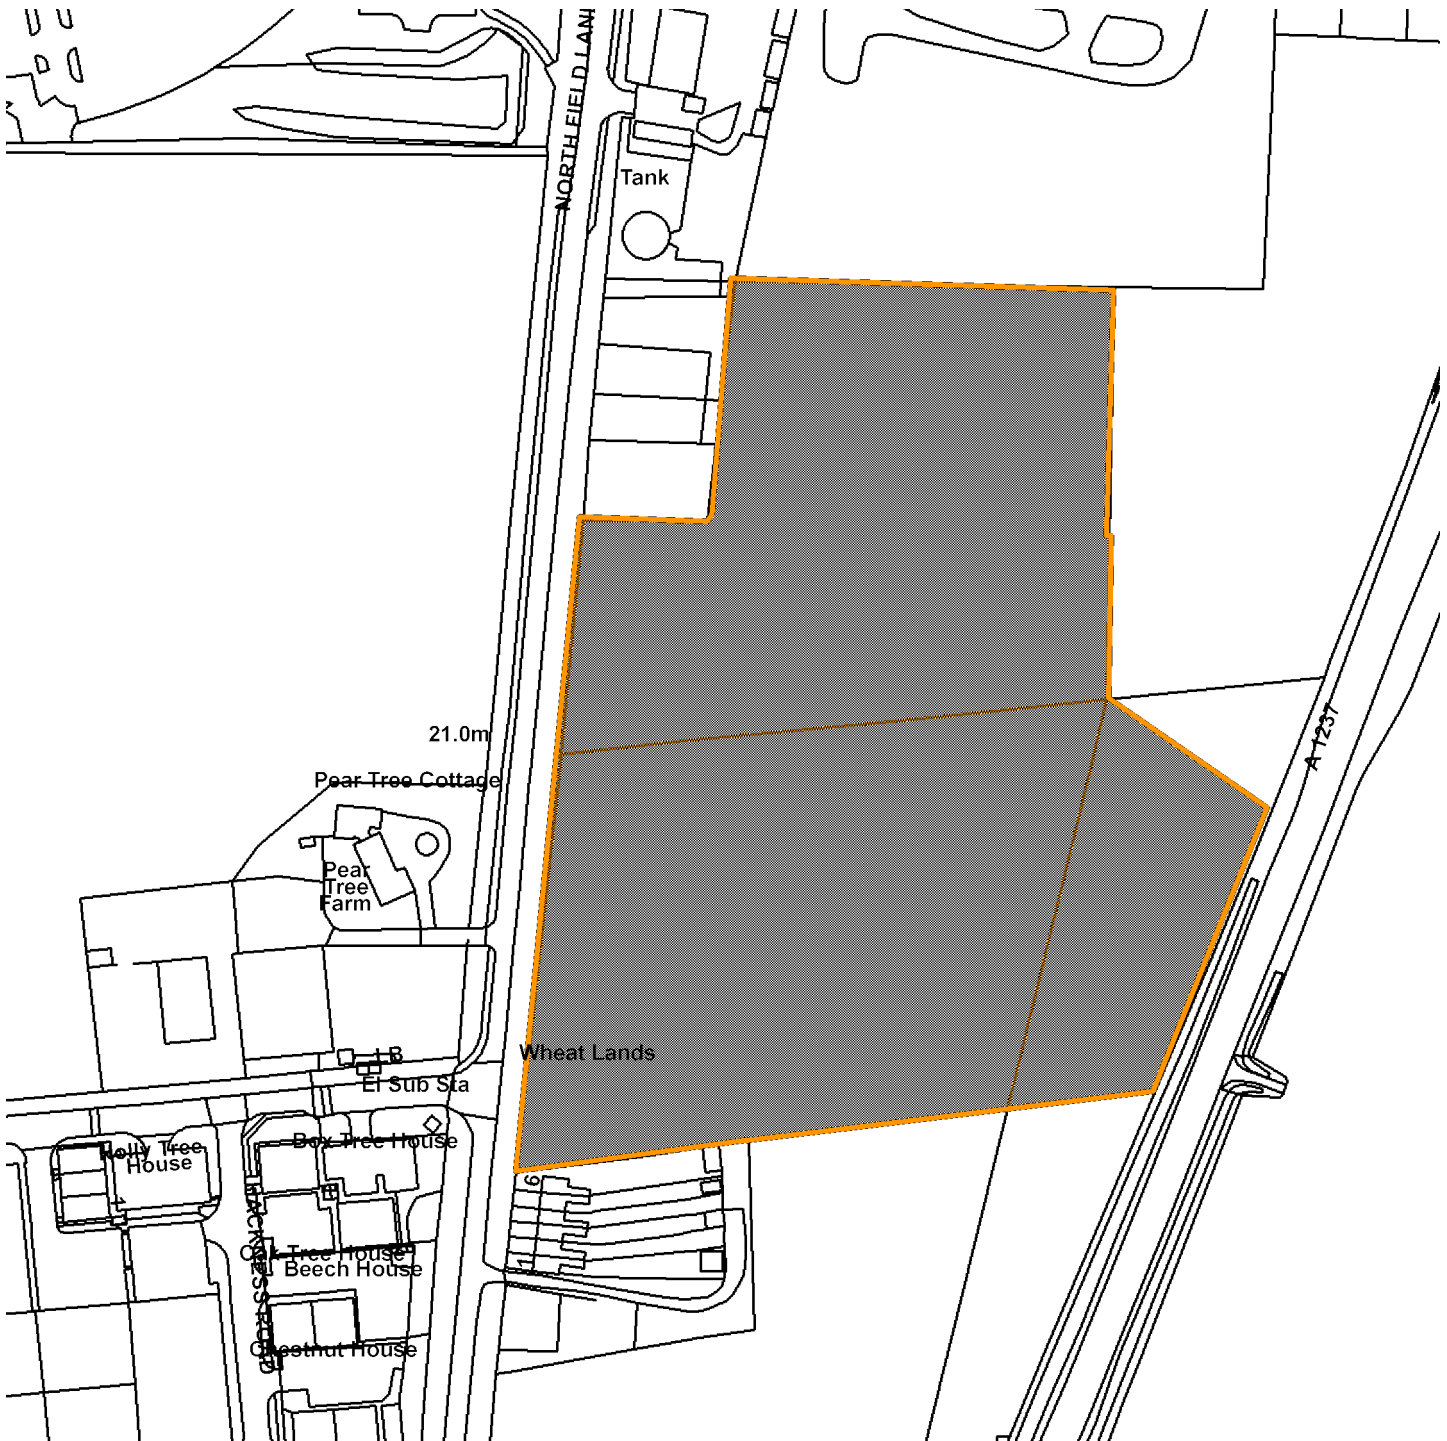

15/01439/OUTM

Proposed Caravan Site, Northfield Lane Upper Poppleton

Scale : 1:2119

Reproduced from the Ordnance Survey map with the permission of the Controller of Her Majesty's Stationery Office © Crown Copyright 2000.

Unauthorised reproduction infringes Crown Copyright and may lead to prosecution or civil proceedings.

Organisation	CYC
Department	Not Set
Comments	Site Plan
Date	09 February 2016
SLA Number	Not Set